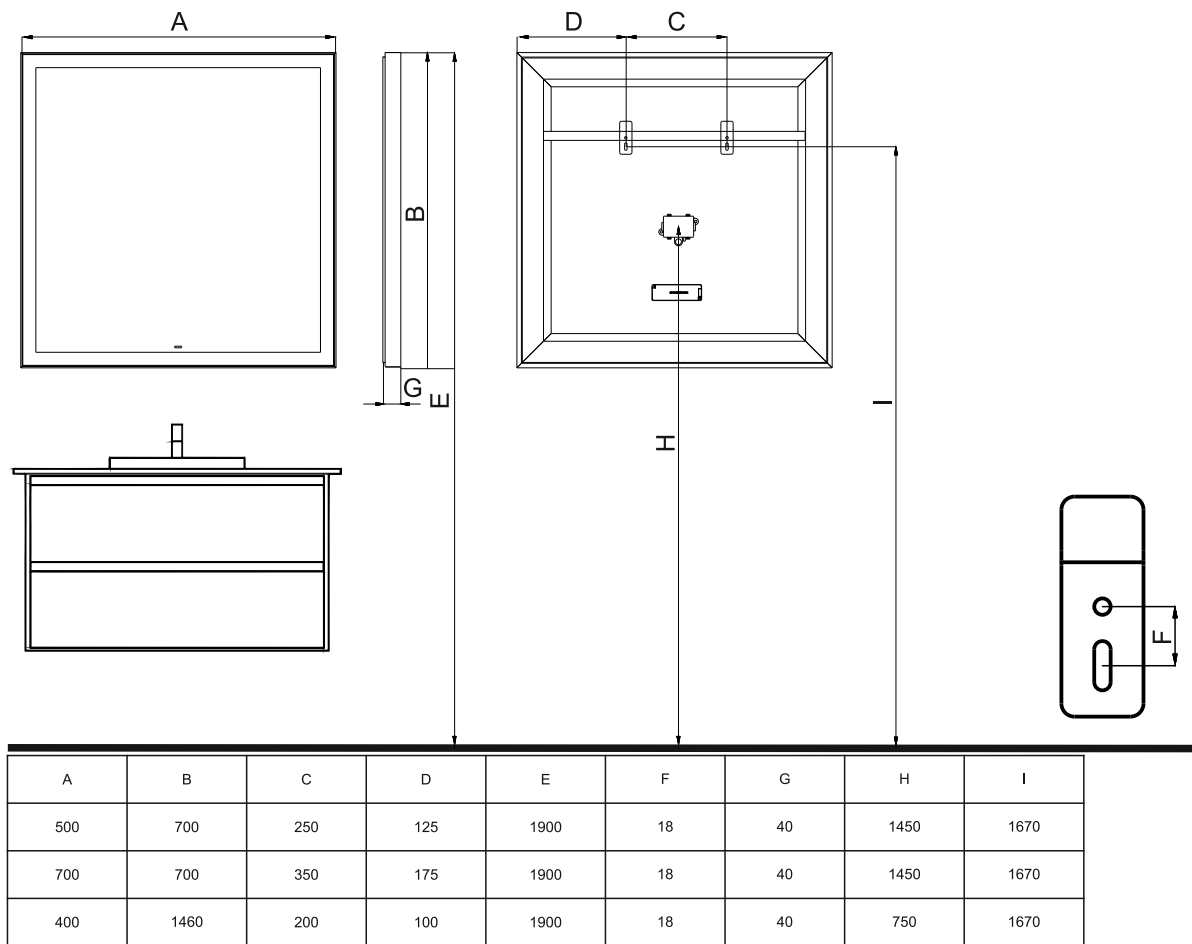

Mirror M5 White

HAVEN