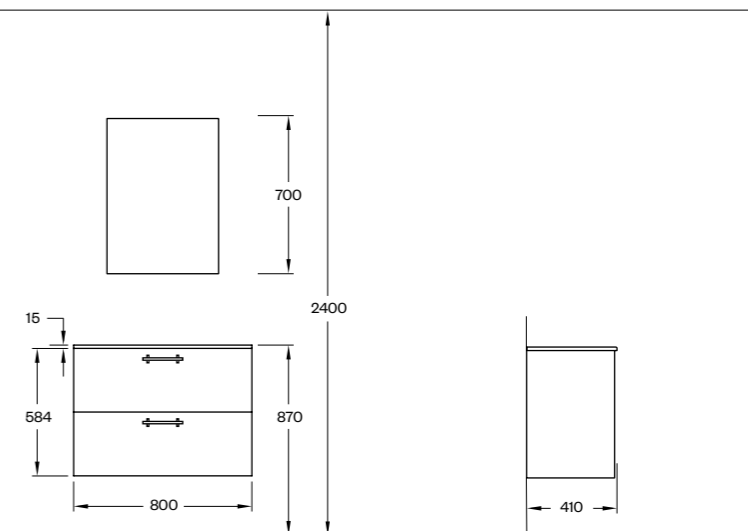

H3/80S
H3/80S WHITE
M4/50—FRAME BLACK
PORCELAIN