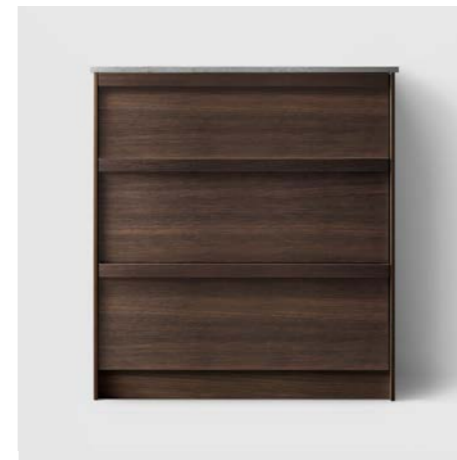

UC80 (440/510/KOMBI/KOMBI LAUNDRY)
SMOKED OAK WOOD