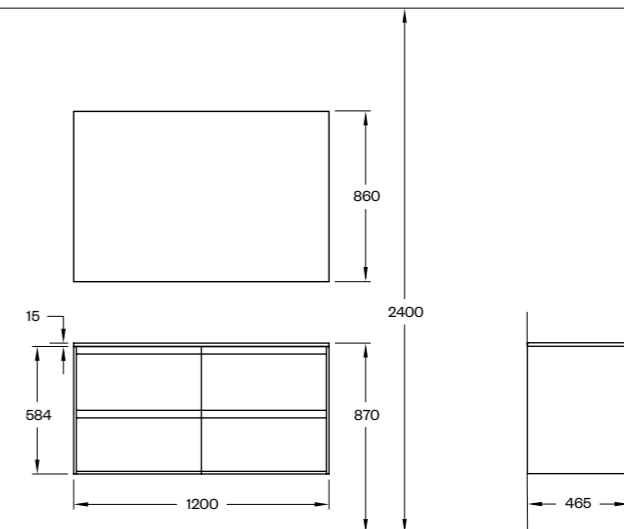

H2/120 H2/120 SMOKED OAK WOOD
M7/120 SMOKED OAK WOOD WITH SHELF (120X86 MM)
PORCELAIN