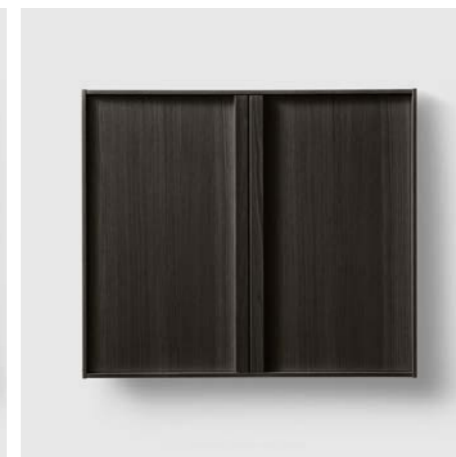

C60
OAK WOOD

C60
LIGHT ASH WOOD

C80
WALNUT WOOD

C80
SMOKED OAK WOOD

C80
DARK WOOD

LAUNDRY WALL CABINETS

H2	C60	600X710X320 MM
	C80	800X710X320 MM

H3