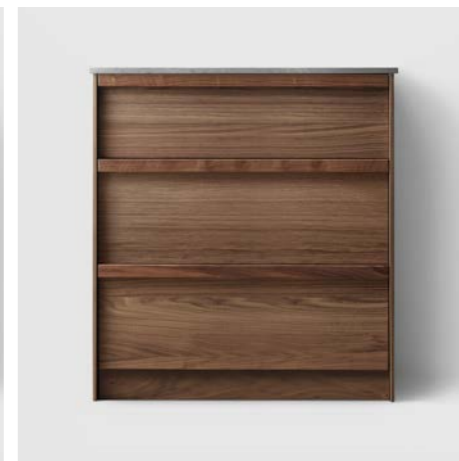

UC60 (440/510/KOMBI/KOMBI LAUNDRY)
LIGHT ASH WOOD

UC60 (440/510/KOMBI/KOMBI LAUNDRY)
SMOKED OAK WOOD

UC60 (440/510/KOMBI/KOMBI LAUNDRY)
DARK WOOD

UC80 (440/510/KOMBI/KOMBI LAUNDRY)
WHITE WOOD

UC80 (440/510/KOMBI/KOMBI LAUNDRY)
WALNUT WOOD