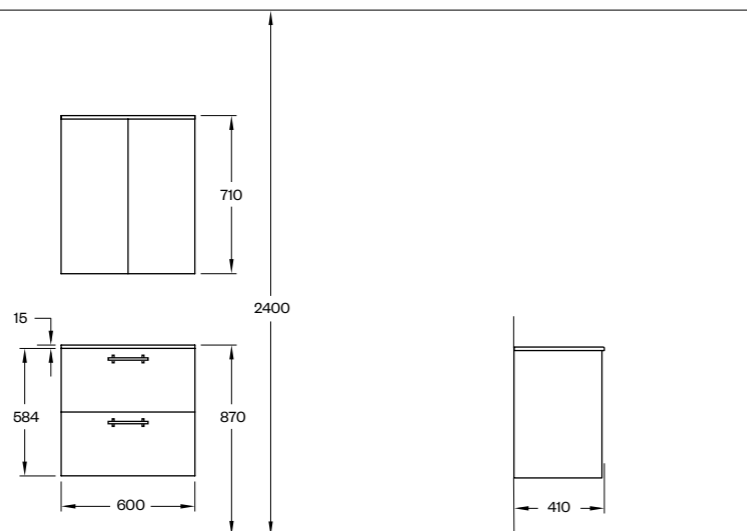

H3/60S
H3/60S WARM GREY
H3/MC—60 WARM GREY
PORCELAIN