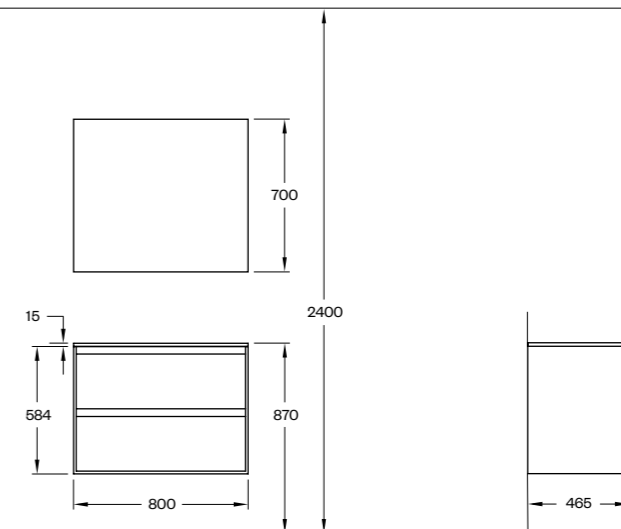

H2

H2/60

H2/60 DARK WOOD
M2/80—OVAL
PORCELAIN STONEWARE/
STAINLESS STEEL SINK

H2

H2/80

H2/80 LIGHT ASH WOOD
M3/80 SQUARE
PORCELAIN STONEWARE/
SOLID SURFACE SINK

H2

H2/100 H2/100 WALNUT WOOD
M7/100 WALNUT WOOD (100X85 MM)
PORCELAIN STONEWARE/
UM PORCELAIN SINK