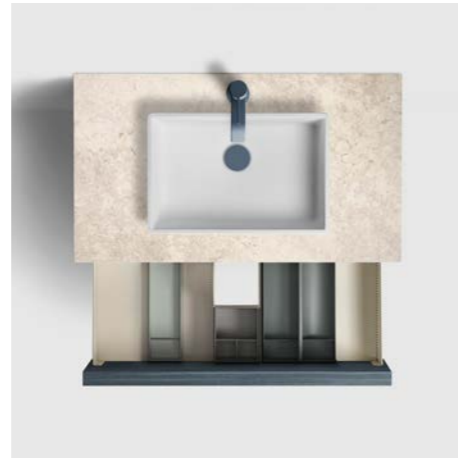

JURA SELECT IVORY HONED /SOLID/ARCH 02/
TONITON H2 DEEP BLUE