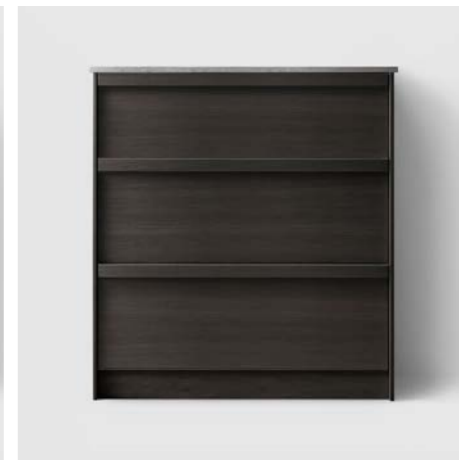

UC80 (440/510/KOMBI/KOMBI LAUNDRY)
DARK WOOD

LAUNDRY CABINETS

H2	UC/60—440	600X880X600 MM	DRAWER DEPTH 440 MM
	UC/60—510	600X880X600 MM	DRAWER DEPTH 510 MM
	UC/60 KOMBI	600X880X600 MM	DRAWER DEPTH 440 MM
	UC/60 KOMBI/LAUNDRY	600X880X600 MM	DRAWER DEPTH 510 MM

LAUNDRY CABINETS

H2	UC/80—440	800X880X600 MM	DRAWER DEPTH 440 MM
	UC/80—510	800X880X600 MM	DRAWER DEPTH 510 MM
	UC/80 KOMBI	800X880X600 MM	DRAWER DEPTH 440 MM
	UC/80 KOMBI/LAUNDRY	800X880X600 MM	DRAWER DEPTH 510 MM