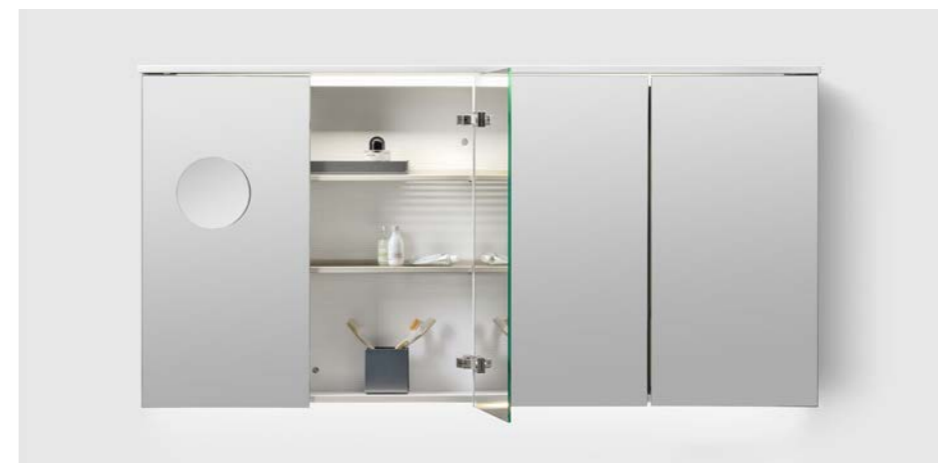

MC/140M
WHITE WOOD