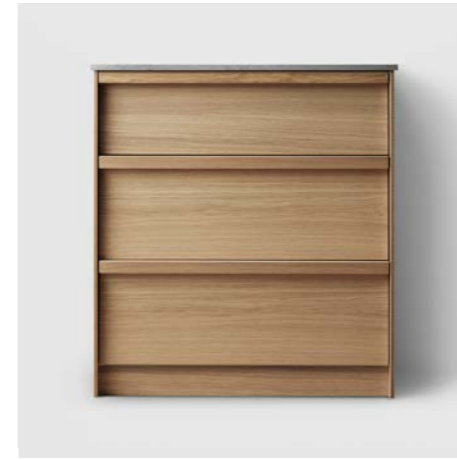

UC60 (440/510/KOMBI/KOMBI LAUNDRY)
LIGHT ASH WOOD

UC60 (440/510/KOMBI/KOMBI LAUNDRY)
SMOKED OAK WOOD

UC60 (440/510/KOMBI/KOMBI LAUNDRY)
DARK WOOD

UC80 (440/510/KOMBI/KOMBI LAUNDRY)
WHITE WOOD

UC80 (440/510/KOMBI/KOMBI LAUNDRY)
WALNUT WOOD