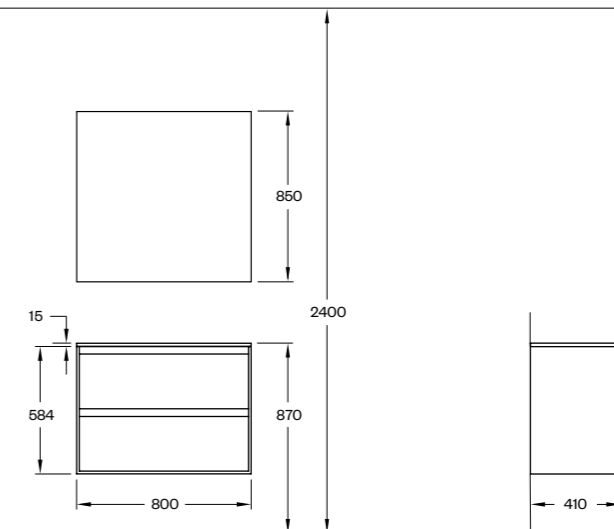

H2/50S SMOKED OAK WOOD
M7/50 SMOKED OAK WOOD WITH SHELF (50X86 MM)
PORCELAIN

H2/SLIM

H2/60S
 H2/60S WALNUT WOOD
 H2/MC—60 WALNUT WOOD
 PORCELAIN

H2/SLIM

H2/80S
 H2/80S OAK WOOD
 M7/80 OAK WOOD (80X85 MM)
 PORCELAIN