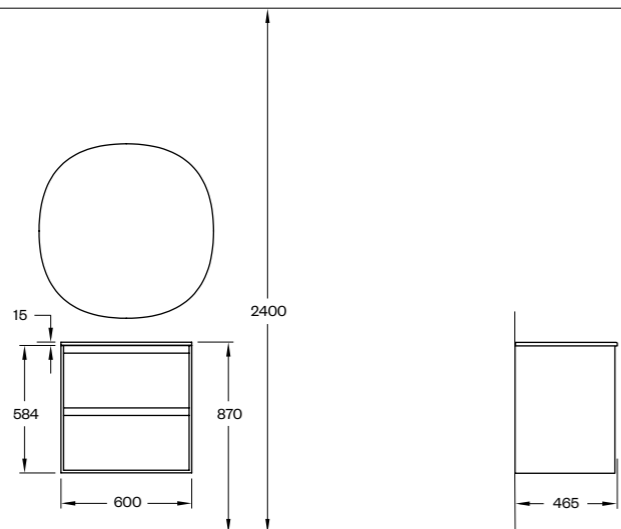

H2/60

H2/60 DARK WOOD
M2/80—OVAL
PORCELAIN STONEWARE/
STAINLESS STEEL SINK