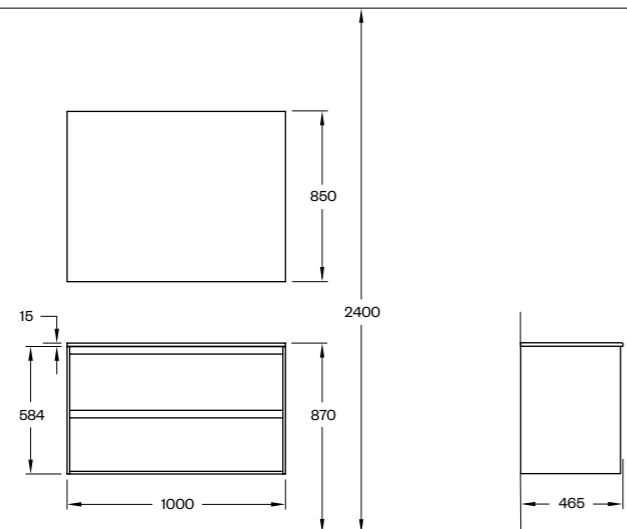

H2

H2/60

H2/60 DARK WOOD
M2/80—OVAL
PORCELAIN STONEWARE/
STAINLESS STEEL SINK

H2

H2/80

H2/80 LIGHT ASH WOOD
M3/80 SQUARE
PORCELAIN STONEWARE/
SOLID SURFACE SINK

H2

H2/100 H2/100 WALNUT WOOD
M7/100 WALNUT WOOD (100X85 MM)
PORCELAIN STONEWARE/
UM PORCELAIN SINK