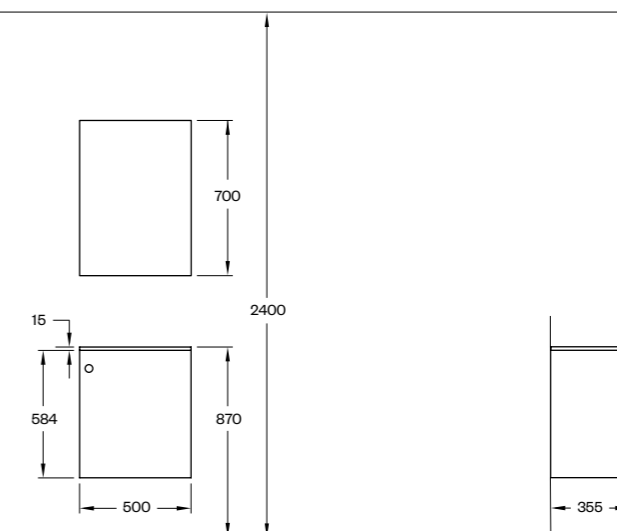

H3/50S

H3/50S WHITE
M4/50—FRAME SILVER
M4 LIGHT
PORCELAIN